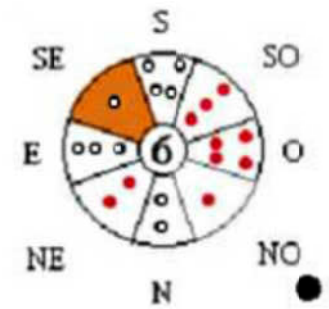

MxxxxCxxxxxx => 6  
Mxxxxa => 9

ZHAI GUA

MING GUA  
Mxxx Cxxxxx

MING GUA  
Mxxxxa

*tian yi sopprime jue ming*

*Fu Wei guida Huo Hai*

Mxxx Cxxxxx => 6  
Mxxxxa => 9

# VIA DEL CIELO

Mxxxx Cxxxxx

Mxxxxa

# SCUOLA BA ZHAI

ZHAI GUA

MING GUA  
Mxxx Cxxxxx

MING GUA  
Mxxxxa

Mxxx Cxxxxx => 6  
Mxxxxa => 9