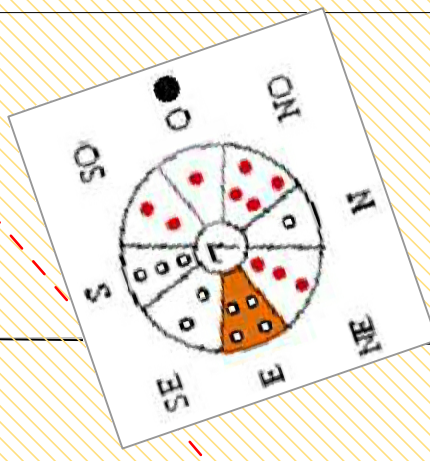

Earth Base: 6  
 6 - White Metal Star Auspicious

Facing Star: 4  
 4 - Green Wood Star Very Auspicious

Mountain Star: 8  
 8 - White Earth Star Auspicious

Match Family Member: claudio gabana Wood Bad Luck

Match Room Location: Front Door Rings Health, Prosperity and Success Colour Matching: Auspicious

Instructions: The Geomantic Chart is based on the "Flying Star" Feng Shui theories. You first need to select the Facing direction of your House (one of the 24 directions), by clicking on the background Lo Pan design. Then, select the Building Date of your House, to set the Earth and Cycle. The screen will then display the Flying Stars for your House. The three pairs of numbers for each location determine the Fortune. For each location, the Fortune for that location will be displayed in the column to the left of this help dialog. The Match Family Member Pick list allows you to check the Fortune for a given person in the selected location. The Match Room Location pick list lets you check whether the location is auspicious for any given Room. The "Compare" pick let lets you see the effect of different Years on the Flying Star readings for your House. The "Energy Cycle" button in the top toolbar displays the Earth Base Energy Cycle for the House.