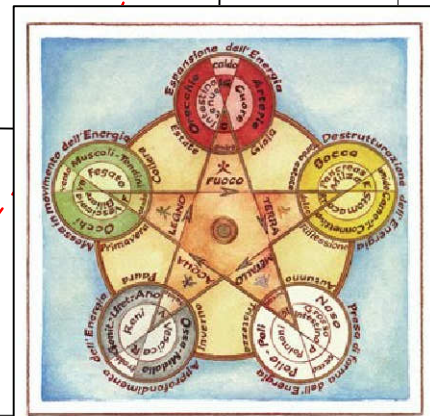

armonizzare con elemento metallo  
 1 6  
 8

9 5  
 7

armonizzare con elemento metallo  
 5 1  
 3

finestra da aprire

3 8  
 1

finestra da aprire

armonizzare con elemento acqua

armonizzare con elemento acqua

armonizzare portico con elemento fuoco e terra

finestra da aprire

7 3  
 5

6 2  
 4

Flying Star: Geomantic Chart

Compare Earth vs Facing Current Year: 2017 109 Lo Pan Reading Draw Floor Plan

Building Date: Base Year 1973 Middle Era: Sixth Cycle Energy Cycle Diagram Location: Centre Health: Good Fortune and Good Health in all Aspects of Life

Earth Base: 6  
 6 - White Metal Star Auspicious

Facing Star: 4  
 4 - Green Wood Star Very Auspicious

Mountain Star: 8  
 8 - White Earth Star Auspicious

Match Family Member: claudio gabana Wood Bad Luck

Match Room Location: Front Door Rings Health, Prosperity and Success Colour Matching: Auspicious

Instructions: The Geomantic Chart is based on the "Flying Star" Feng Shui theories. You first need to select the Facing direction of your House (one of the 24 directions), by clicking on the background Lo Pan design. Then, select the Building Date of your House, to set the Earth and Cycle. The screen will then display the Flying Stars for your House. The three pairs of numbers for each location determine the Fortune. For each location, the Fortune for that location will be displayed in the column to the left of this help dialog. The Match Family Member Pick list allows you to check the Fortune for a given person in the selected location. The Match Room Location pick list lets you check whether the location is auspicious for any given Room. The "Compare" pick let lets you see the effect of different Years on the Flying Star readings for your House. The "Energy Cycle" button in the top toolbar displays the Earth Base Energy Cycle for the House.