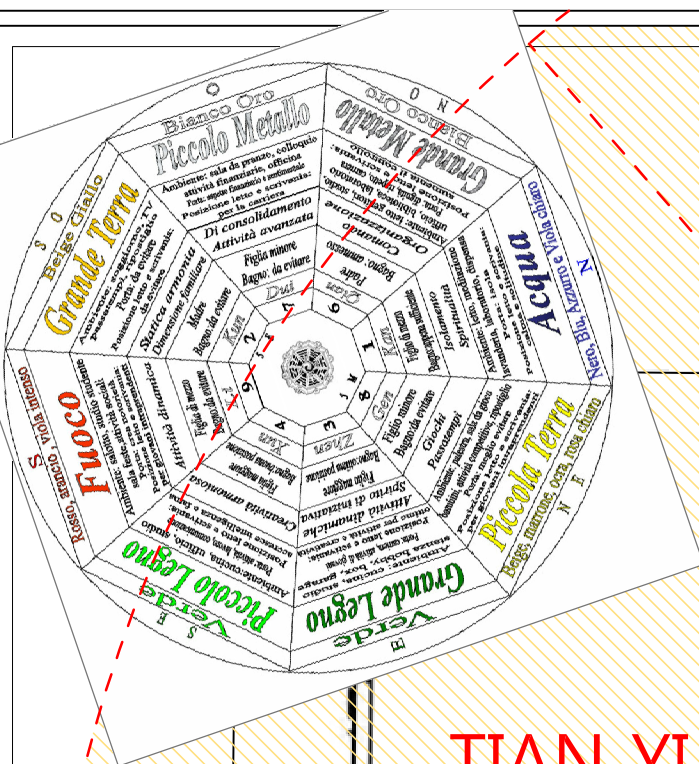

armonizzare con elemento metallo  
 1 6  
 8

9 5  
 7

armonizzare con elemento metallo  
 5 1  
 3

finestra da aprire

3 8  
 1

finestra da aprire

armonizzare con elemento acqua

armonizzare con elemento acqua

armonizzare portico con elemento fuoco e terra

finestra da aprire

7 3  
 5

6 2  
 4

Flying Star: Geomantic Chart

Compare Earth vs Facing Current Year: 2017 109 Lo Pan Reading Draw Floor Plan

Building Date: Base Year 1973 Middle Era: Sixth Cycle Energy Cycle Diagram Location: Centre Health: Good Fortune and Good Health in all Aspects of Life

Earth Base: 6  
 6 - White Metal Star Auspicious

Facing Star: 4  
 4 - Green Wood Star Very Auspicious

Mountain Star: 8  
 8 - White Earth Star Auspicious

Match Family Member: claudio gabana Wood Bad Luck

Match Room Location: Front Door Rings Health, Prosperity and Success Colour Matching: Auspicious

Instructions: The Geomantic Chart is based on the "Flying Star" Feng Shui theories. You first need to select the Facing direction of your House (one of the 24 directions), by clicking on the background Lo Pan design. Then, select the Building Date of your House, to set the Earth and Cycle. The screen will then display the Flying Stars for your House. The three pairs of numbers for each location determine the Fortune. For each location, the Fortune for that location will be displayed in the column to the left of this help dialog. The Match Family Member Pick list allows you to check the Fortune for a given person in the selected location. The Match Room Location pick list lets you check whether the location is auspicious for any given Room. The "Compare" pick let lets you see the effect of different Years on the Flying Star readings for your House. The "Energy Cycle" button in the top toolbar displays the Earth Base Energy Cycle for the House.