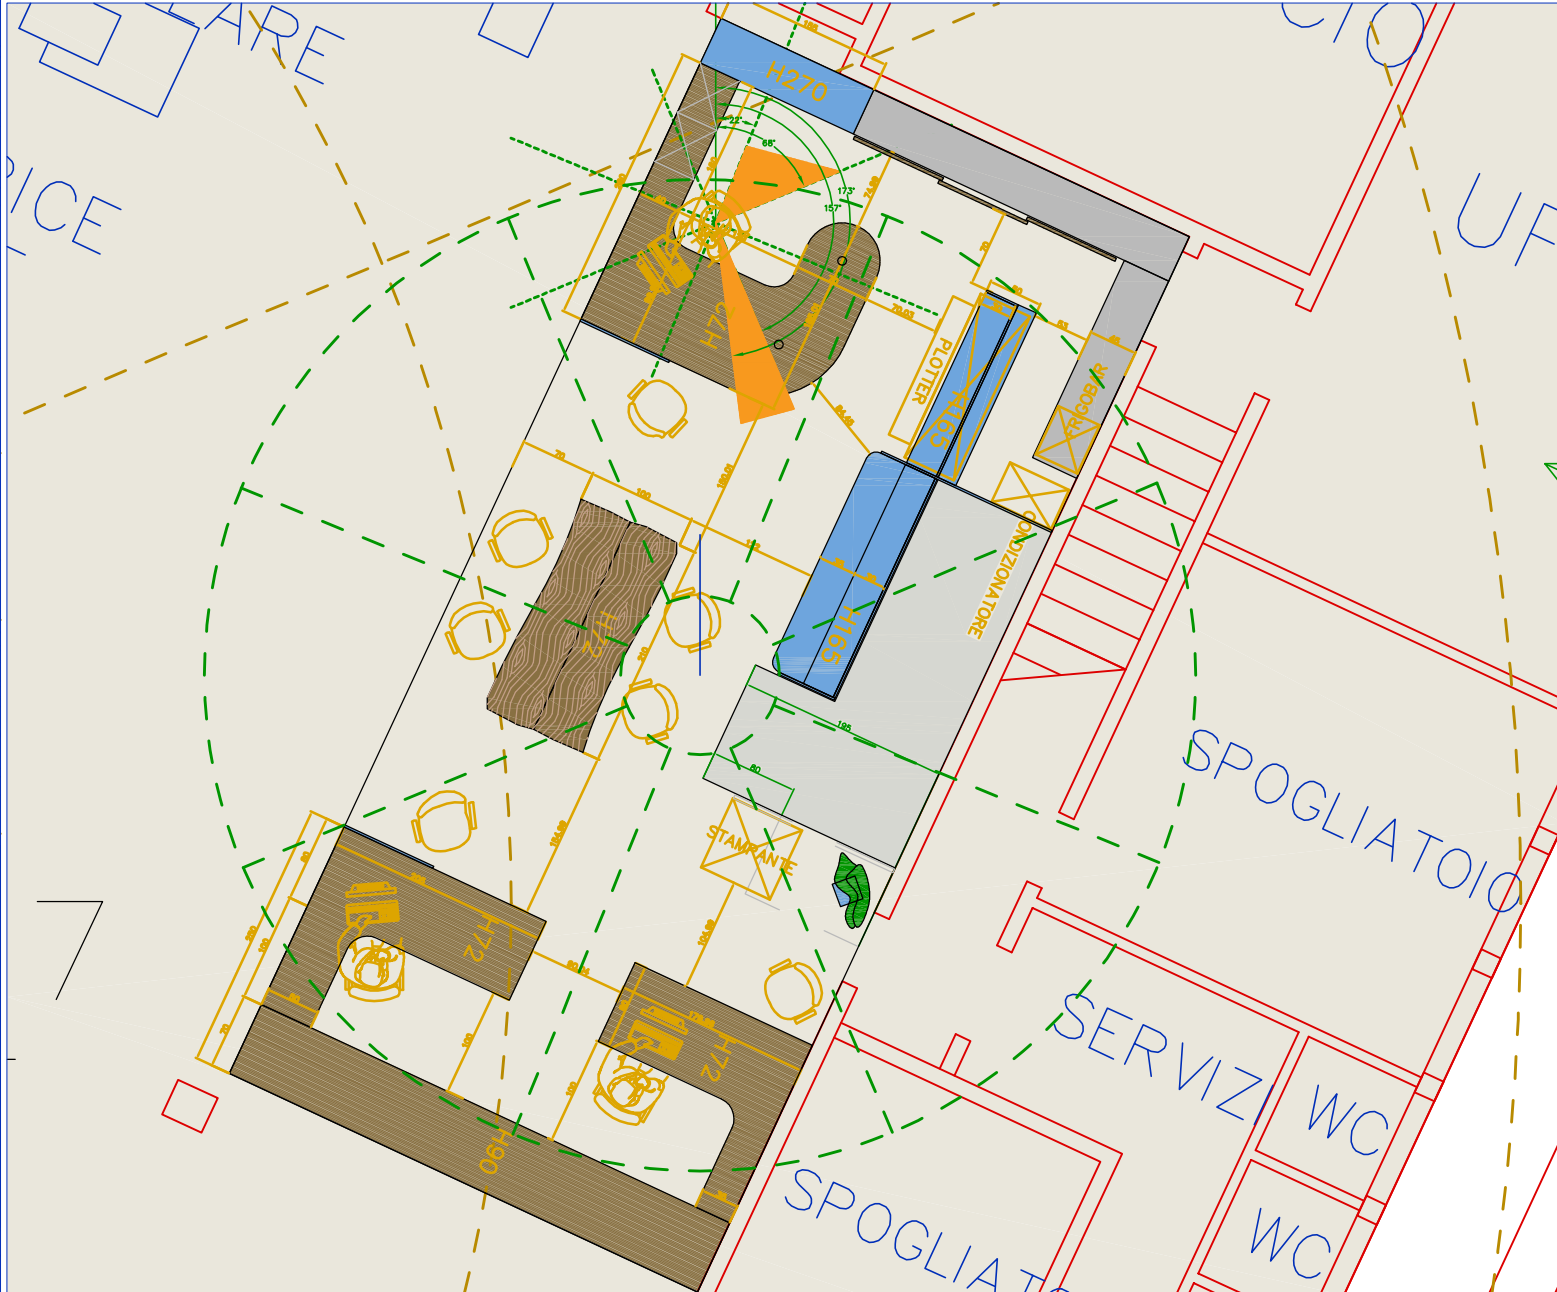

Flying Star : Geomantic

Compare Earth vs Facing

6	3	巳
7	辰	辰
8	卯	卯
9	甲	甲
0	寅	寅
1	丑	丑
2	子	子
3	亥	亥
4	戌	戌
5	酉	酉
6	申	申
7	未	未
8	午	午
9	巳	巳

Match Family Member
gabana arredamenti
Wood
Good Luck