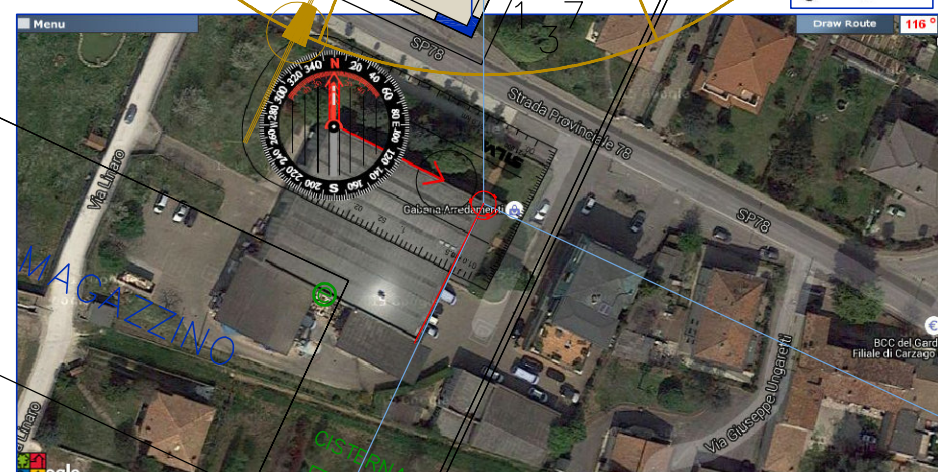

This Location may bring Bad Luck, Problems and Illness to the Family

Earth Base: 6
6 - White Metal Star
Auspicious

Facing Star: 5
5 - Yellow Earth Star
Very Inauspicious

Mountain Star: 7
7 - Red Metal Star
Negative

Match Family Member: gabana arredamenti | Stars: 7 Mountain Facing | Match Room Location: Front Door | Will bring Bad Luck or Illness

Bad Luck | Inauspicious | Colour Matching

Instructions: The Geomantic Chart is based on the "Flying Star" Feng Shui theories. You first need to select the Facing direction of your House (one of the 24 directions), by clicking on the background Lo Pan design. Then, select the Building Date of your House, to set the Era and Cycle. The screen will then display the Flying Stars for your House. The three pairs of numbers for each location determine the Fortune. Point and Click on any of the Flying Star boxes, and the Fortune for that location will be displayed in the column to the left of this help dialog. The Match Family Member Pick list allows you to check the Fortune for a given person in the selected location. The Match Room Location pick list lets you check whether the location is auspicious for any given Room. The "Compare" pick list lets you see the effect of different Years on the Flying Star readings for your House. The "Energy Cycle" button in the top toolbar displays the Earth Base Energy Cycle for the House.