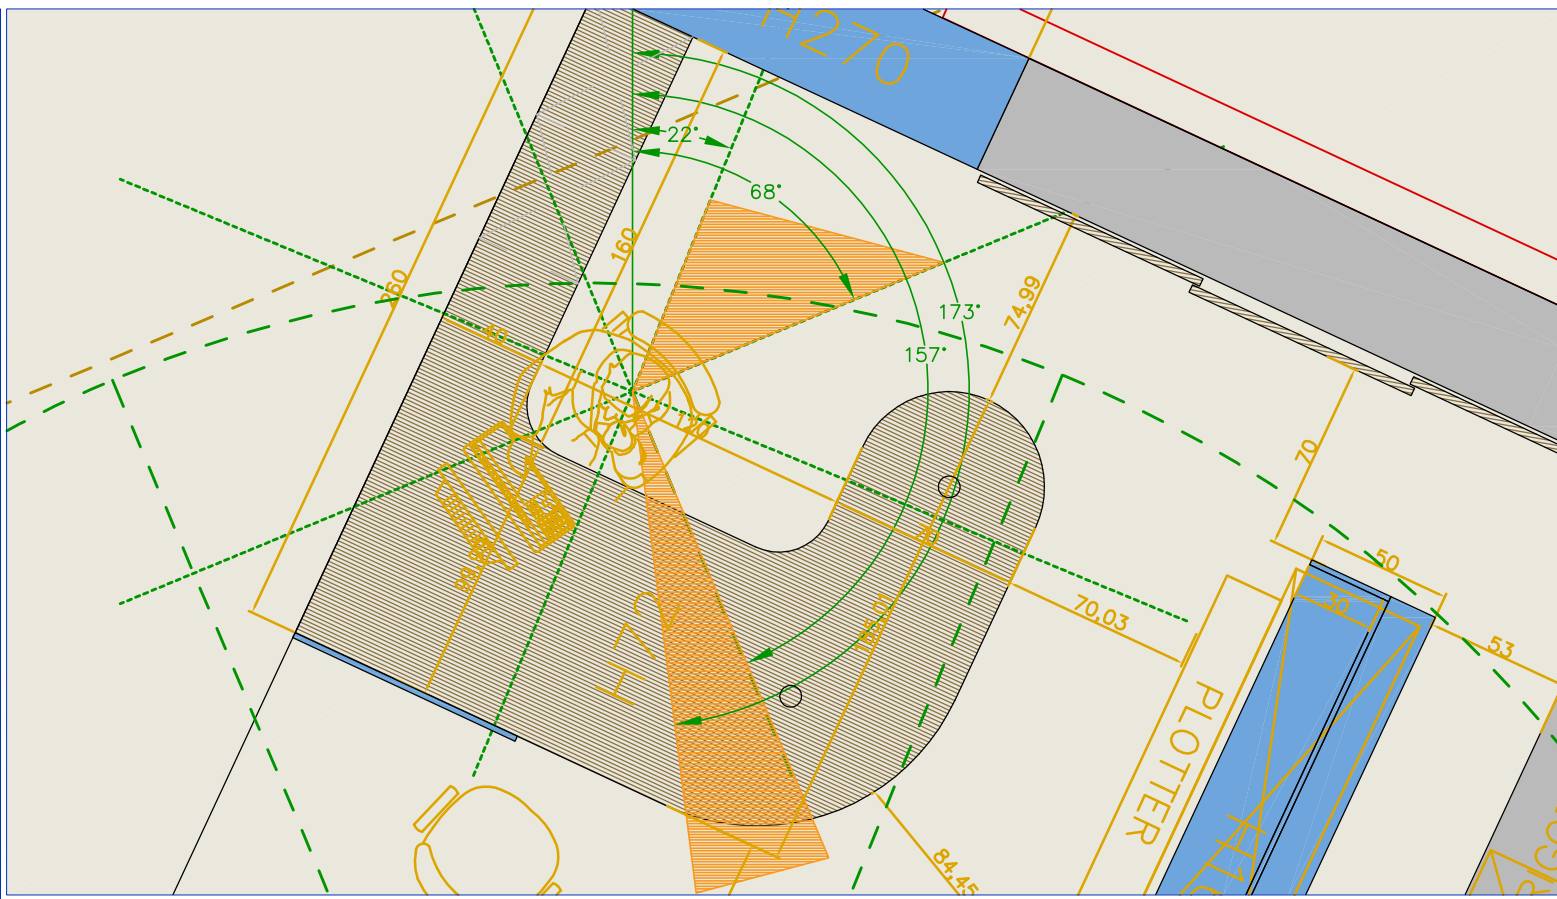

Flying Star : Geomantic

Compare Earth vs Facing

6	3	巳
7	辰	辰
8	卯	卯
9	甲	甲
0	寅	寅
1	丑	丑
2	子	子
3	亥	亥
4	戌	戌
5	酉	酉
6	申	申
7	未	未
8	午	午
9	巳	巳

Match Family Member
gabana arredamenti
Wood
Good Luck