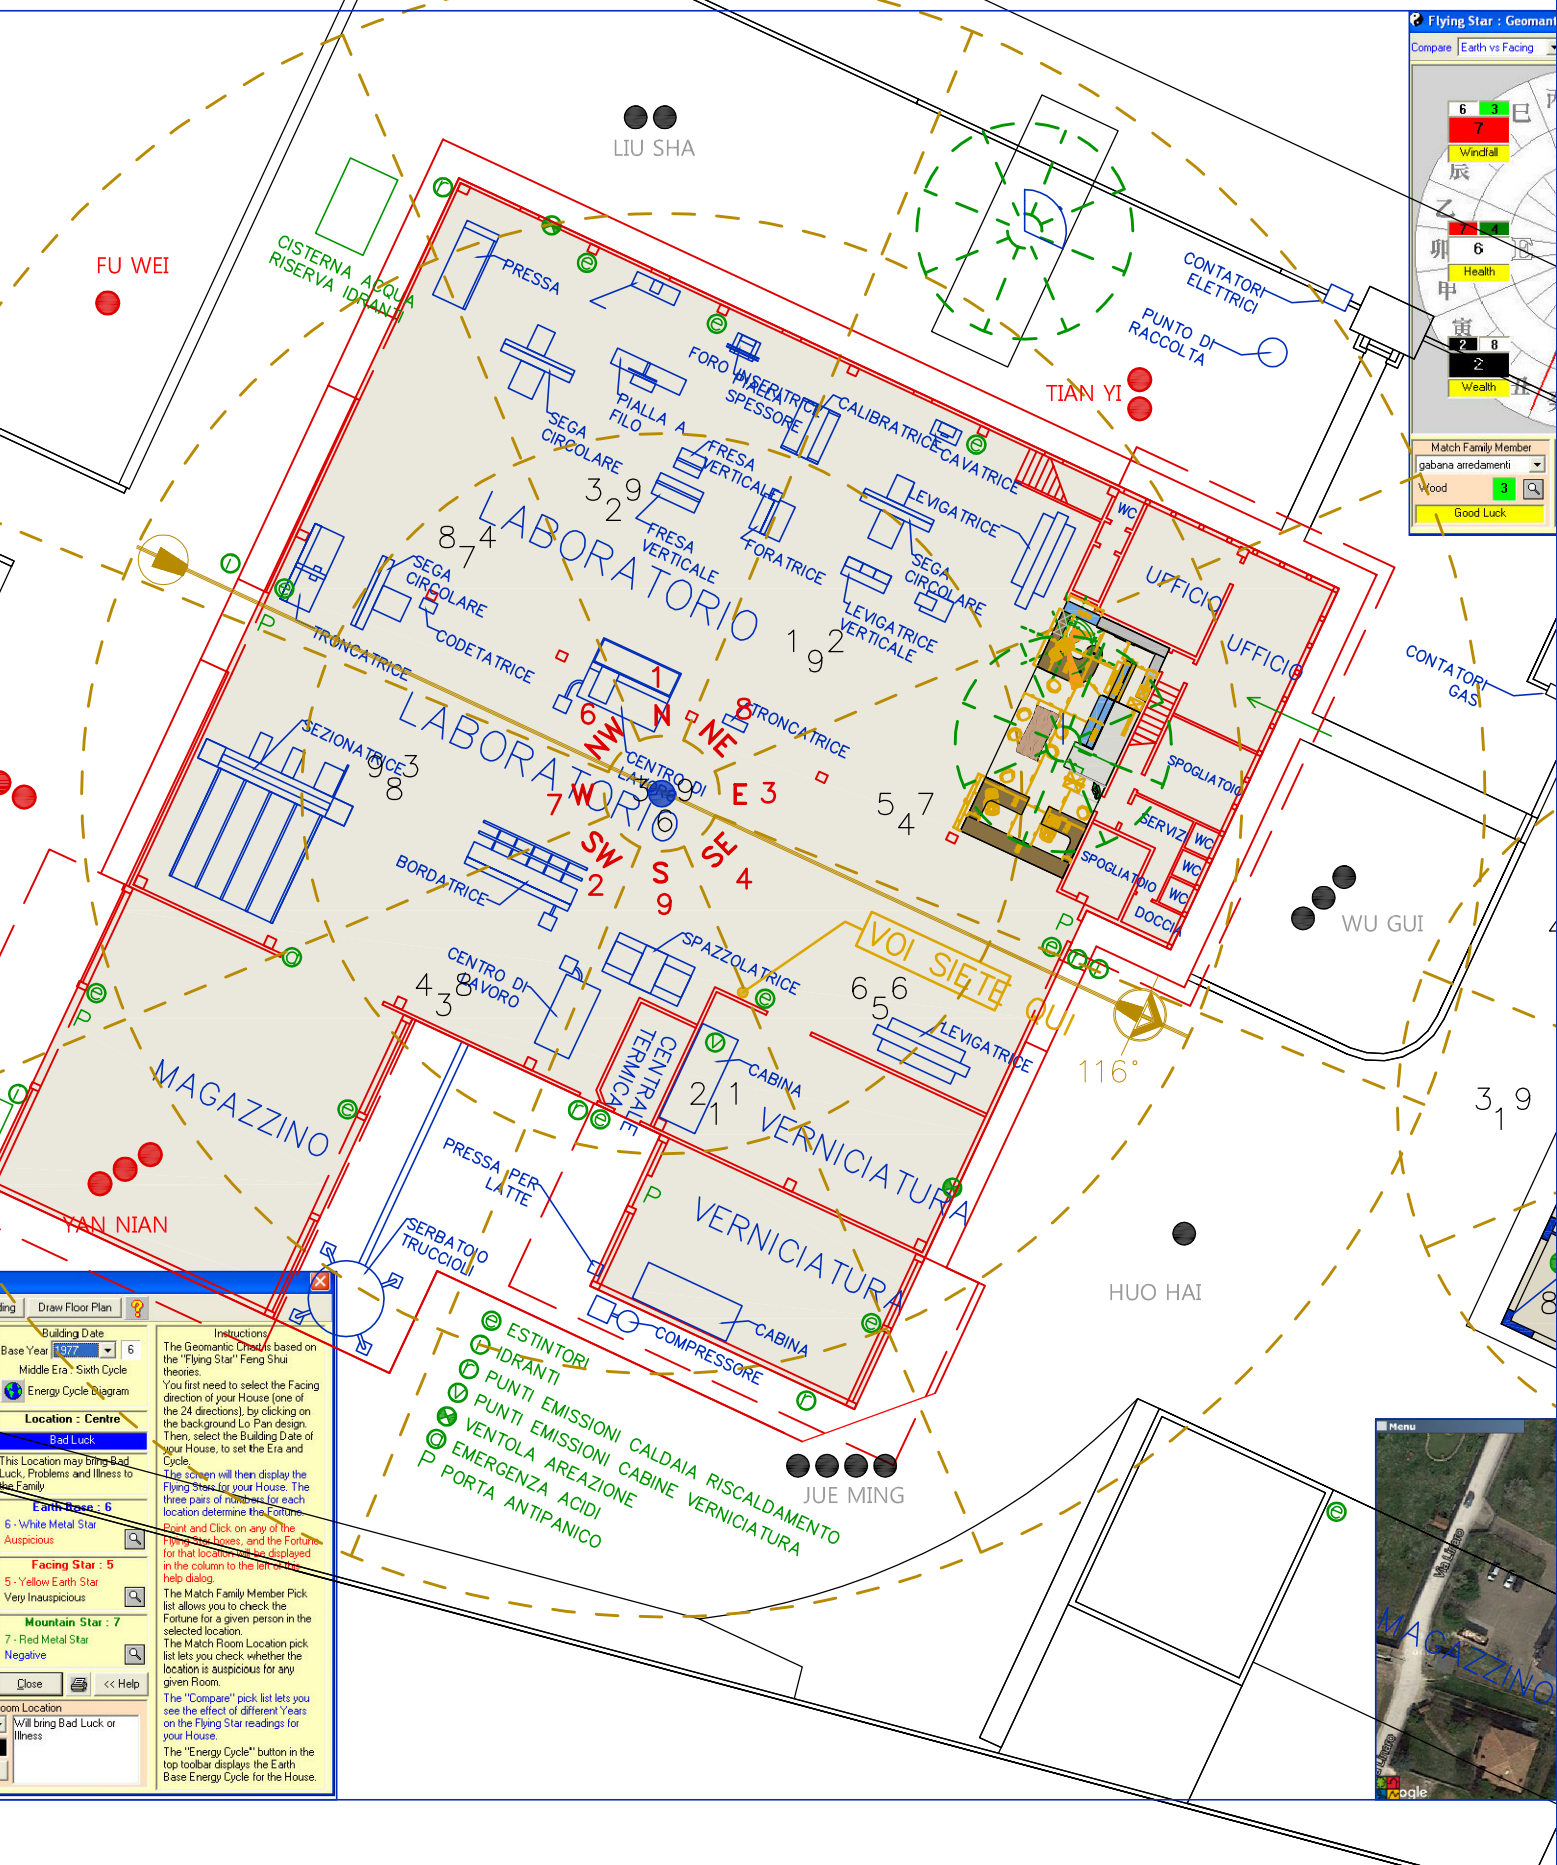

Flying Star : Geomantic

Compare Earth vs Facing

6	3	巳
7	辰	辰
8	卯	卯
9	甲	甲
0	寅	寅
1	丑	丑
2	子	子
3	亥	亥
4	戌	戌
5	酉	酉
6	申	申
7	未	未
8	午	午
9	巳	巳

Match Family Member
gabana arredamenti
Wood
Good Luck