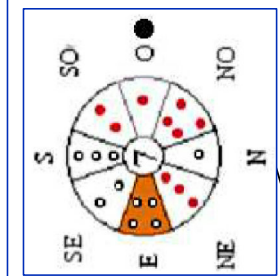

Stars: 1 Mountain Facing 6 Earth Base

Match Room Location: Front Door Auspicious Brings Health, Prosperity and Success

Instructions: The Geomantic Chart is based on the "Flying Star" Feng Shui theories. You first need to select the Facing direction of your House (one of the 24 directions), by clicking on the background Lo Pan design. Then, select the Building Date of your House, to set the Era and Cycle. The screen will then display the Flying Stars for your House. The three pairs of numbers for each location determine the Fortune. Point and Click on any of the Flying Star boxes, and the Fortune for that location will be displayed in the column to the left of this help dialog. The Match Family Member Pick list allows you to check the Fortune for a given person in the selected location. The Match Room Location pick list lets you check whether the location is auspicious for any given Room. The "Compare" pick list lets you see the effect of different Years on the Flying Star readings for your House. The "Energy Cycle" button in the top toolbar displays the Earth Base Energy Cycle for the House.