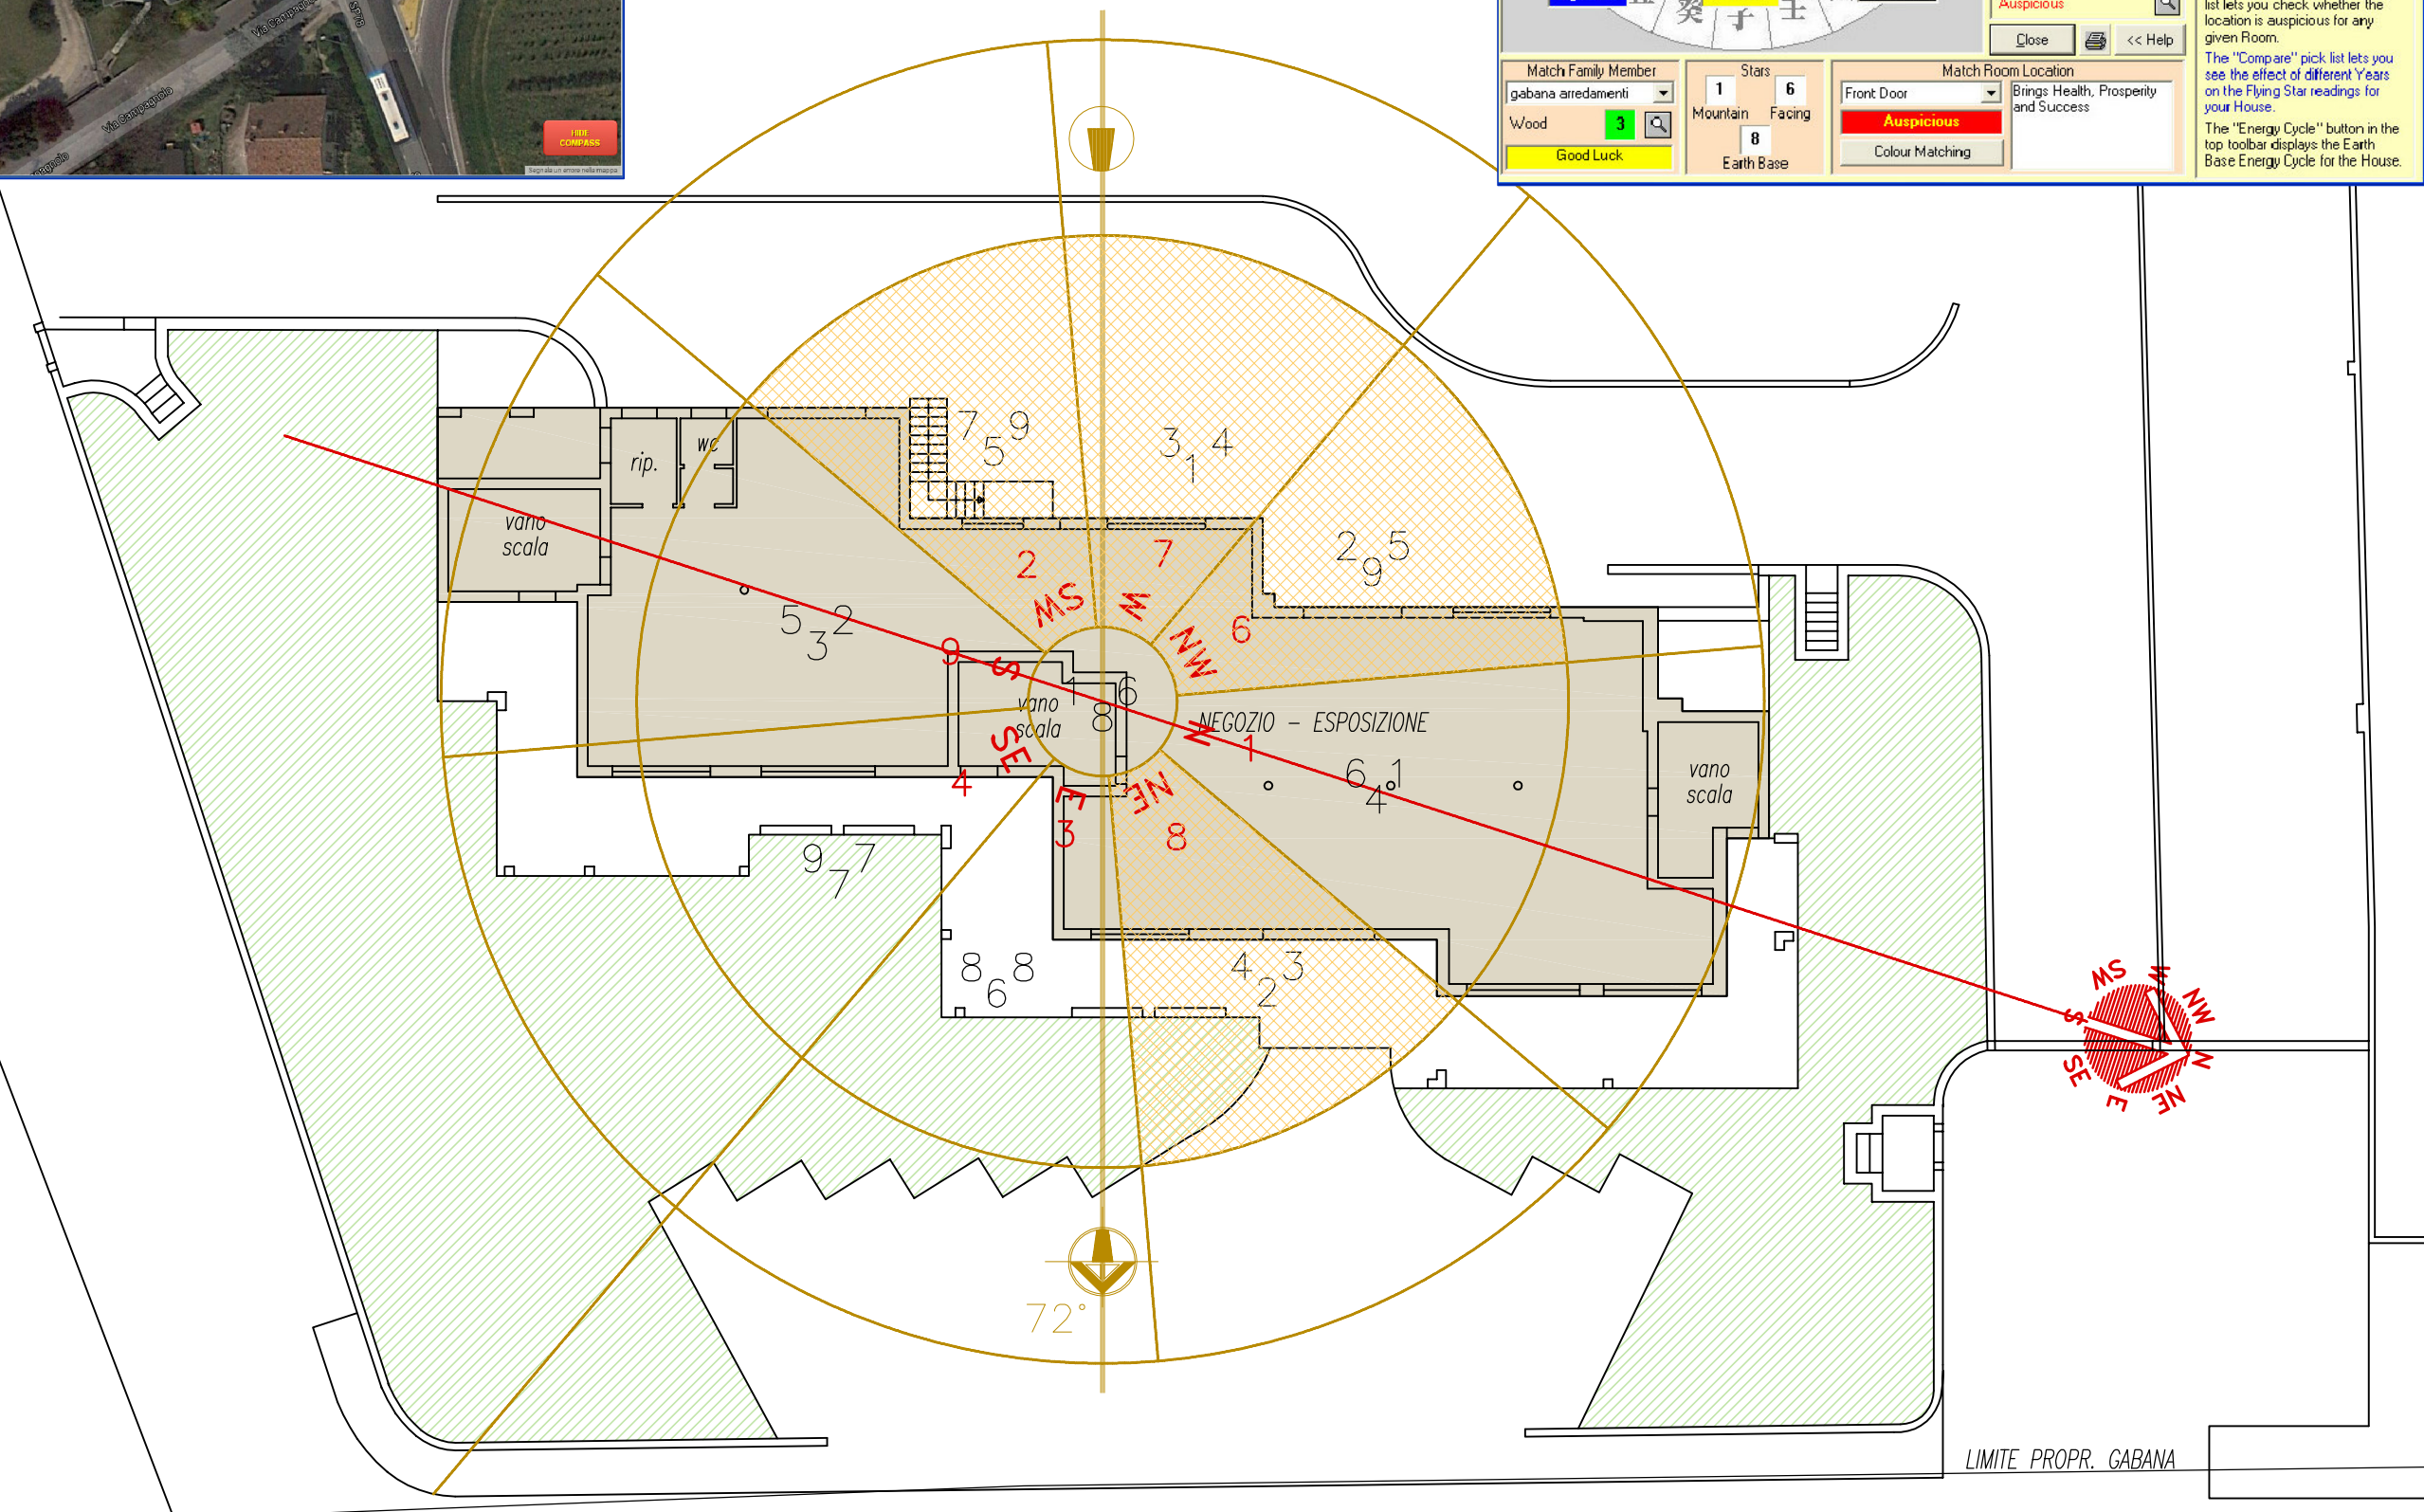

Stars: 1 Mountain Facing 6 Earth Base

Match Room Location: Front Door Auspicious Brings Health, Prosperity and Success

Instructions: The Geomantic Chart is based on the "Flying Star" Feng Shui theories. You first need to select the Facing direction of your House (one of the 24 directions), by clicking on the background Lo Pan design. Then, select the Building Date of your House, to set the Era and Cycle. The screen will then display the Flying Stars for your House. The three pairs of numbers for each location determine the Fortune. Point and Click on any of the Flying Star boxes, and the Fortune for that location will be displayed in the column to the left of this help dialog. The Match Family Member Pick list allows you to check the Fortune for a given person in the selected location. The Match Room Location pick list lets you check whether the location is auspicious for any given Room. The "Compare" pick list lets you see the effect of different Years on the Flying Star readings for your House. The "Energy Cycle" button in the top toolbar displays the Earth Base Energy Cycle for the House.