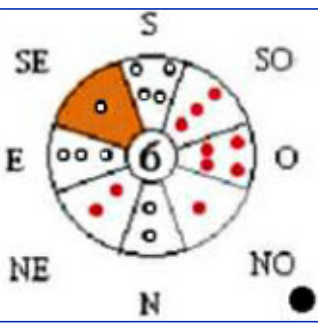

Flying Star : Geomantic

Compare Earth vs Facing

6	3	巳
7	辰	辰
8	卯	卯
9	甲	甲
0	寅	寅
1	丑	丑
2	子	子
3	亥	亥
4	戌	戌
5	酉	酉
6	申	申
7	未	未
8	午	午
9	巳	巳

Match Family Member
gabana arredamenti
Wood
Good Luck