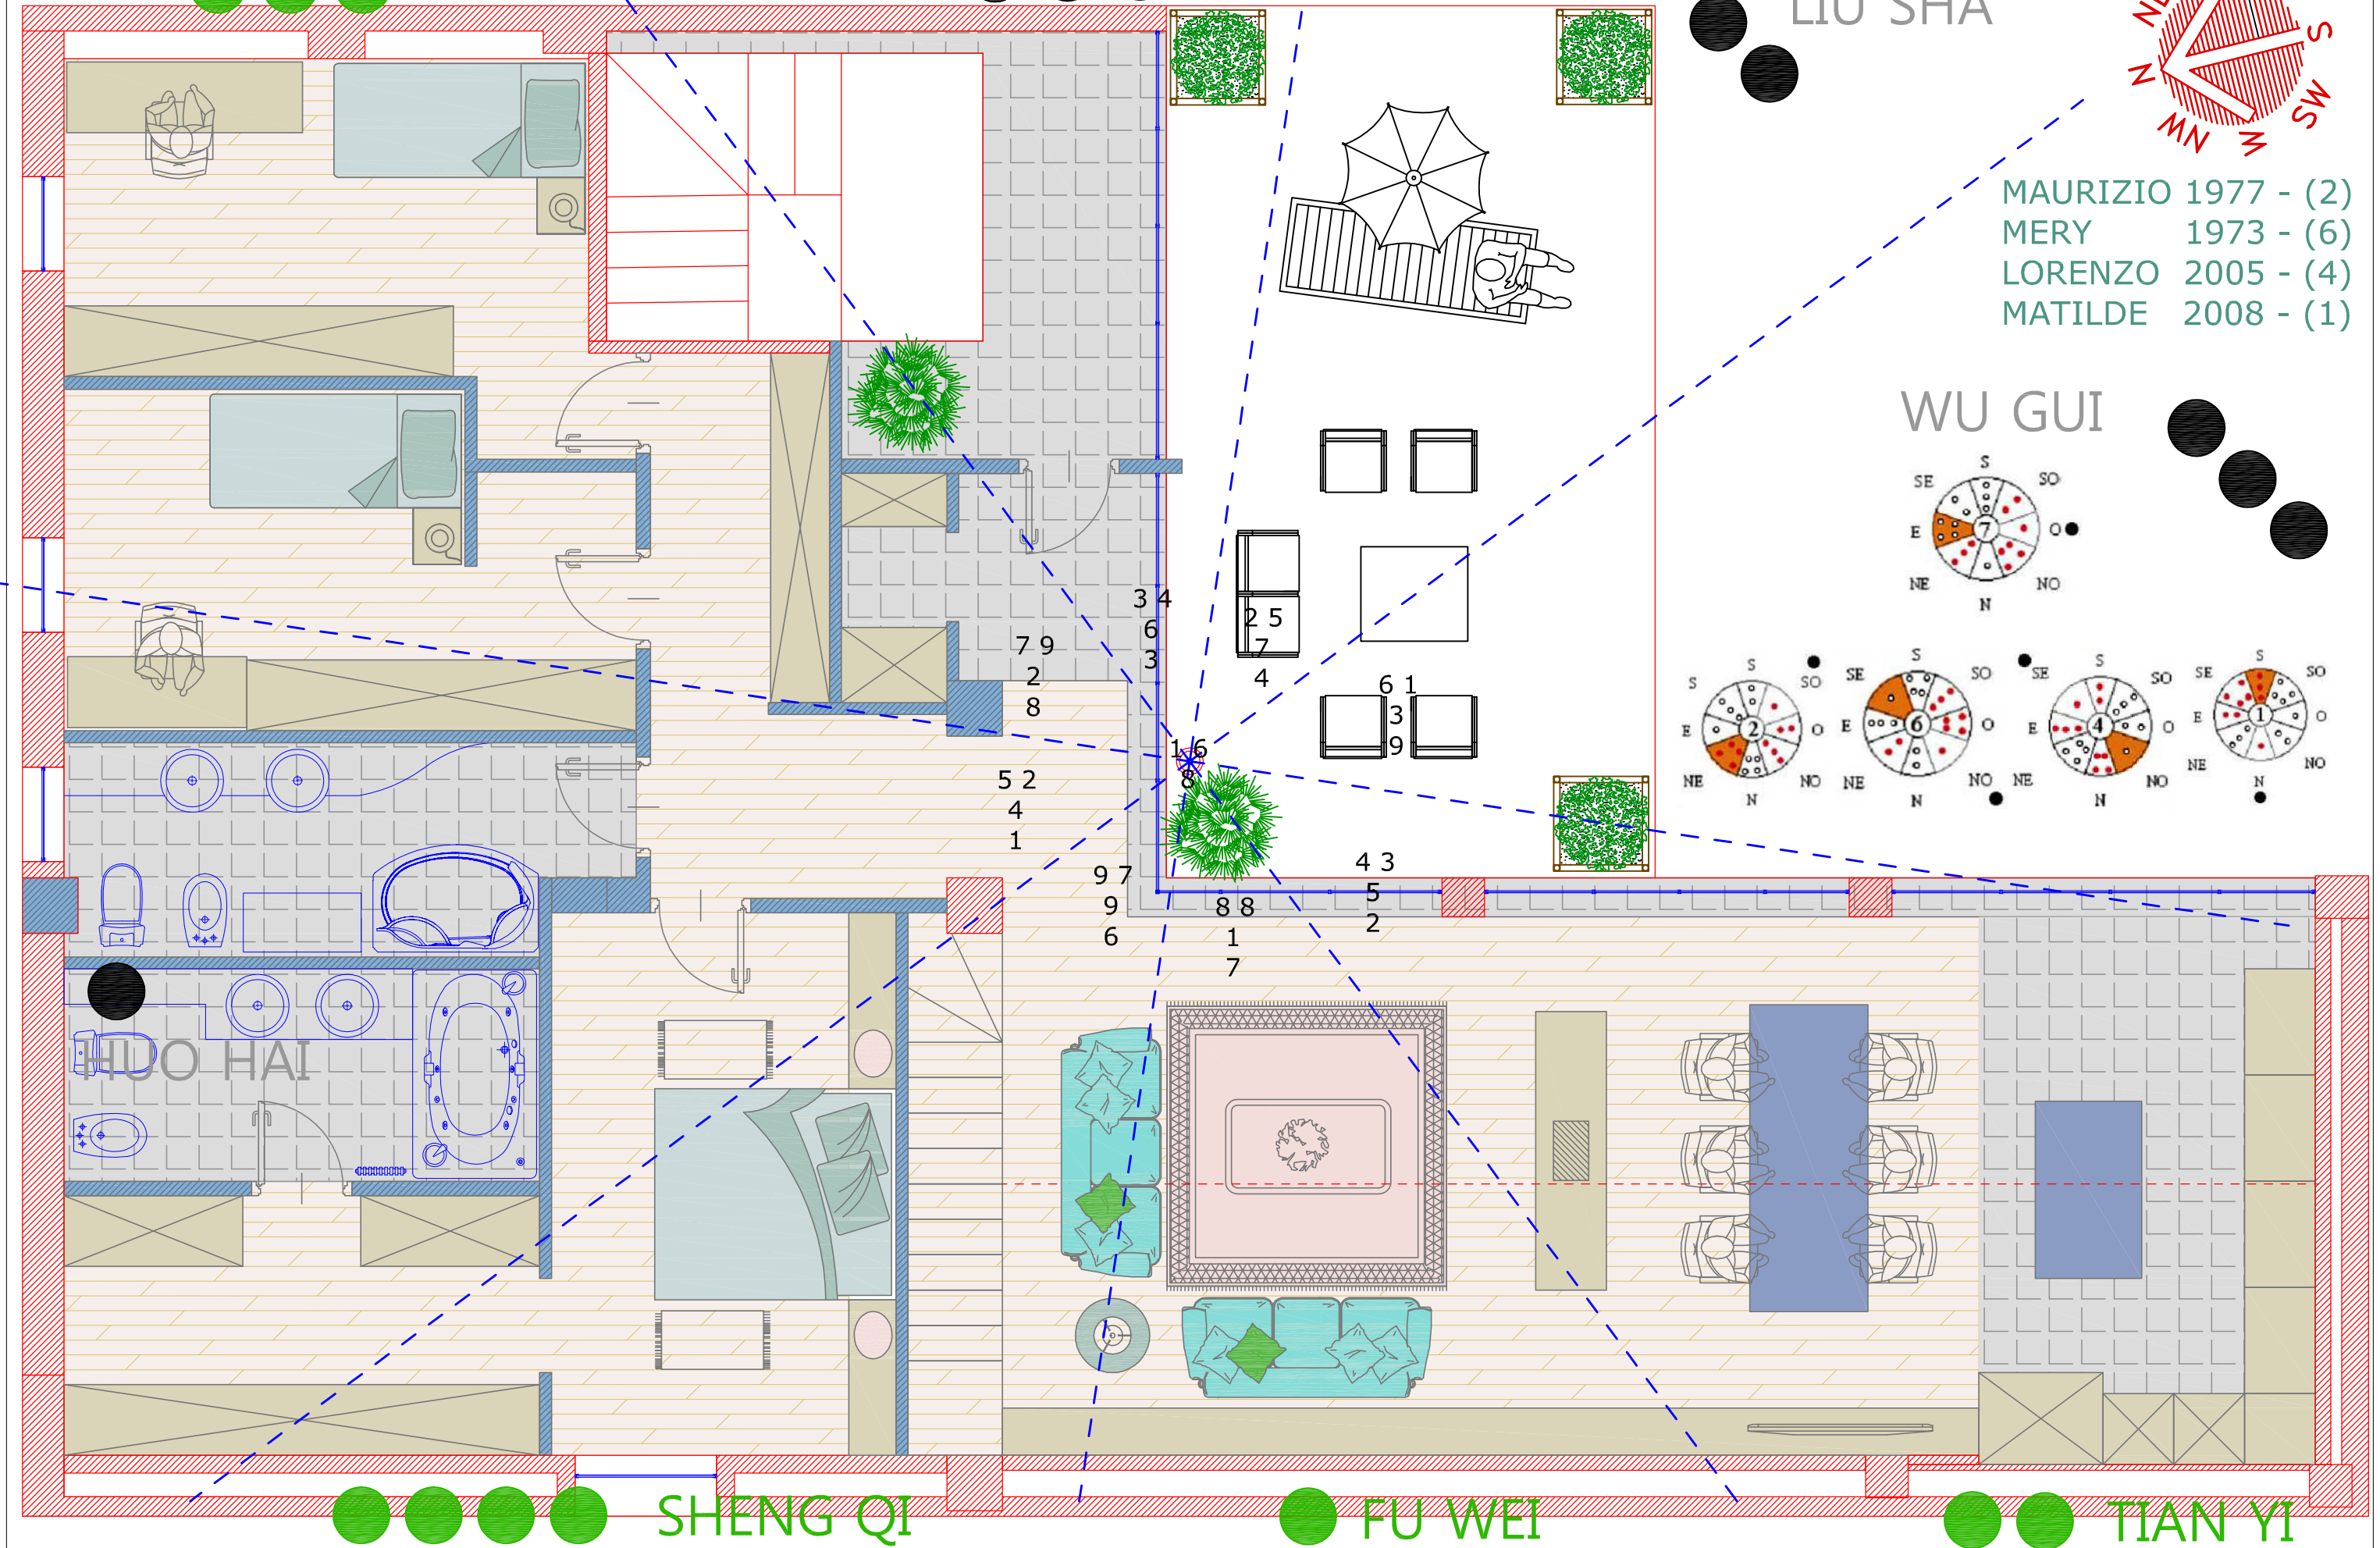

YAN NIAN

JUE MING

LIU SHA

MAURIZIO 1977 - (2)
MERY 1973 - (6)
LORENZO 2005 - (4)
MATILDE 2008 - (1)

WU GUI

SHENG QI

FU WEI

TIAN YI