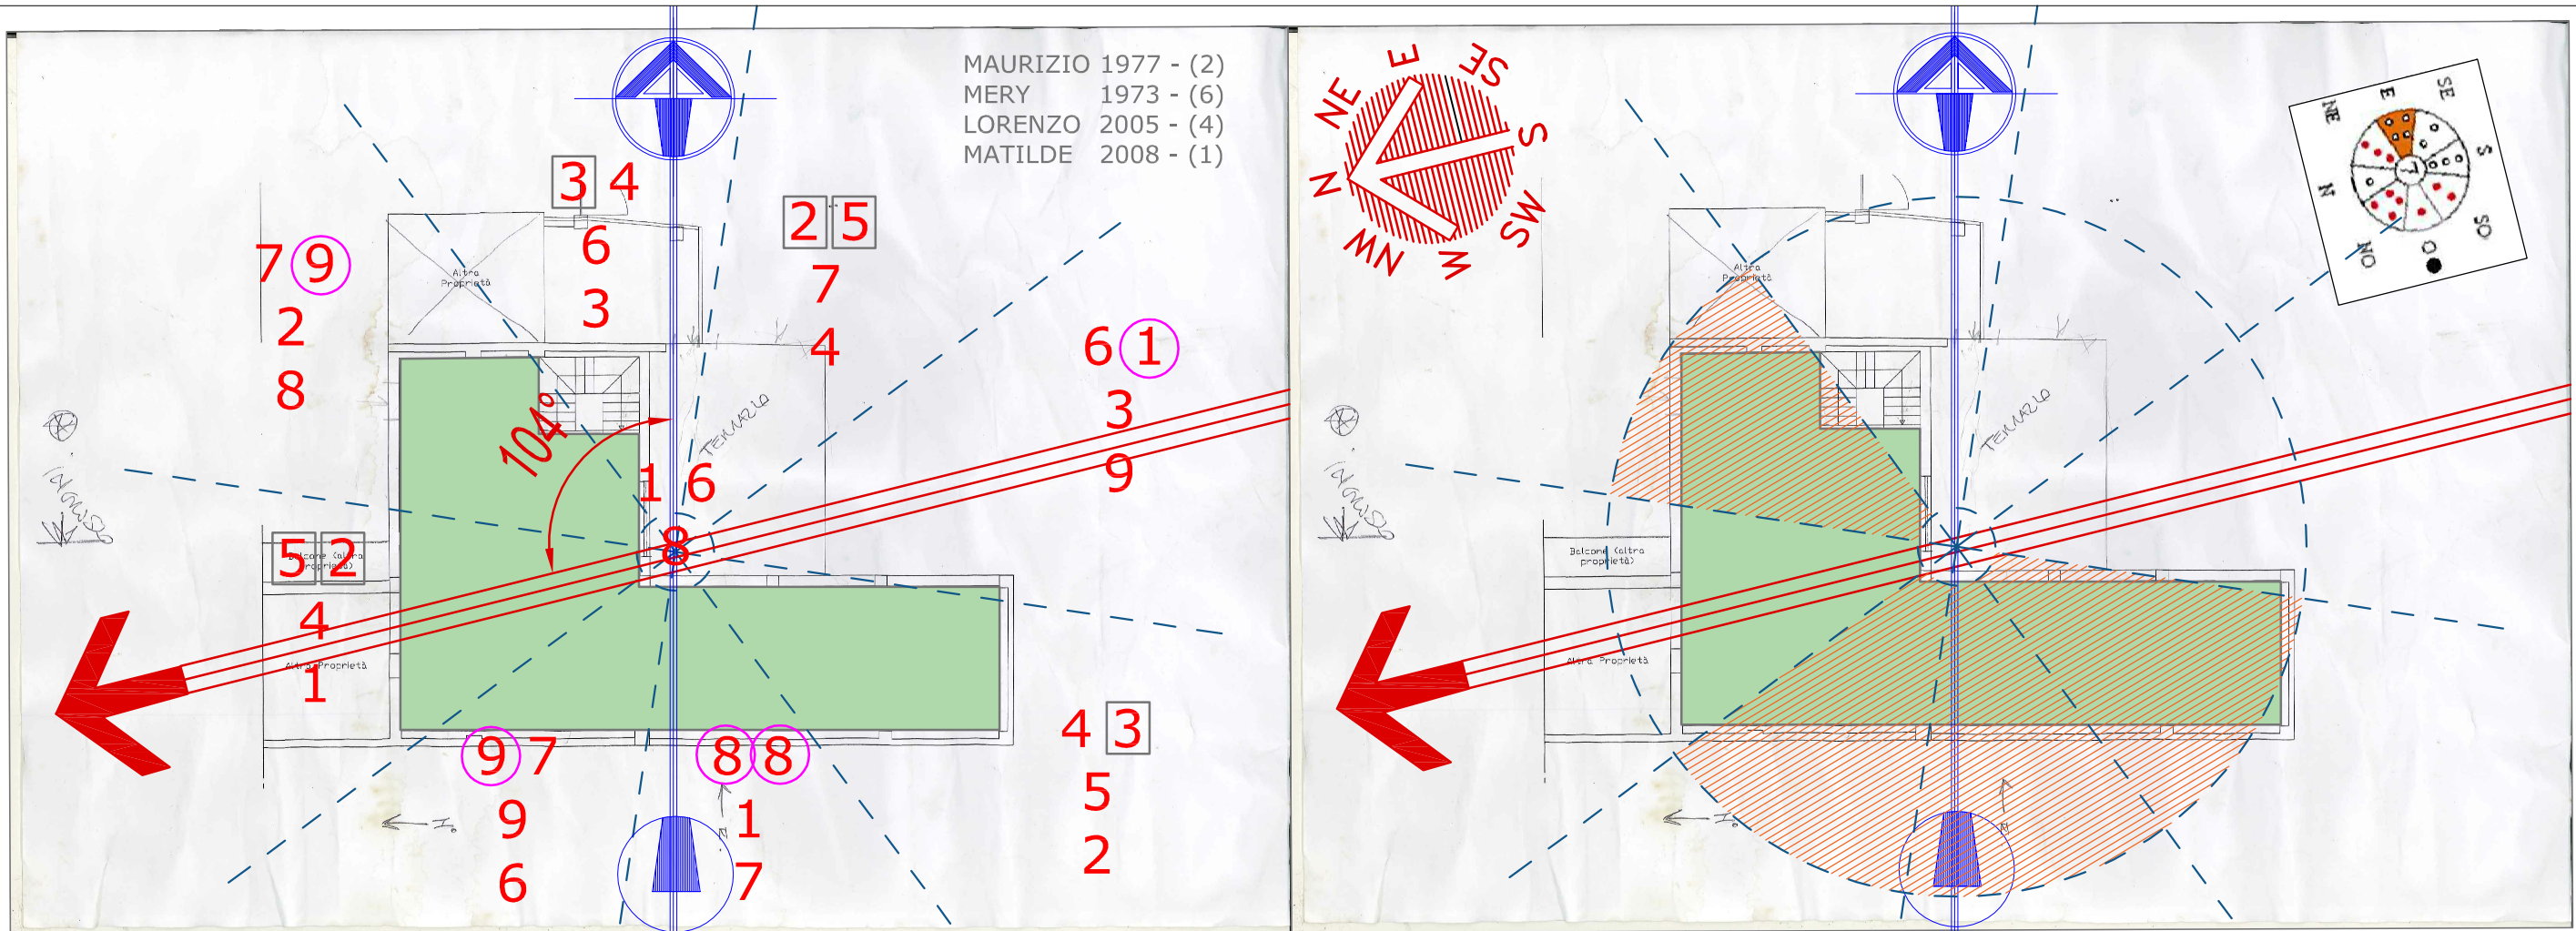

幽  
玄

Yūgen Feng Shui

風  
水

Geometra Gabana Claudio cell. 3484014367

Website Navigation | Compass Menu | HIDE COMPASS

googlecompass.com dice:

Origin Latitude: 45° 31' 32.5" N  
 Origin Longitude: 10° 27' 32.4" E  
 Origin Magnetic Declination: 2° 40' 48" E  
 Declination is: POSITIVE

Destination Latitude: 45° 31' 32.3" N  
 Destination Longitude: 10° 27' 33.4" E  
 Distance: 0.01 Miles (0.02 KM)  
 True or Map Bearing: 107.57°  
 Compass Bearing: 104° 19' 12" (104.32°) adjusted for magnetic declination.

Click OK to adjust the compass arrow to compensate for magnetic declination.  
 Since the magnetic declination is POSITIVE, 2° 40' 48" will be subtracted from the compass bearing.

OK | Annulla

Flying Star: Geomantic Chart

Compare | Earth vs Facing | Current Year: 2017 | 104 | Lo Plan Reading | Draw Floor Plan

Building Date: Base Year 2018, Lower Era: Eighth Cycle, Energy Cycle Diagram

Location: Centre

Earth Base: 8  
 8 - White Earth Star  
 Auspicious