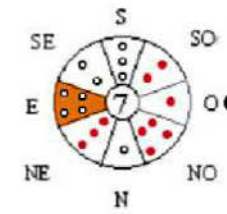

MAURIZIO 1977 - (2)
MERY 1973 - (6)
LORENZO 2005 - (4)
MATILDE 2008 - (1)

WU GUI