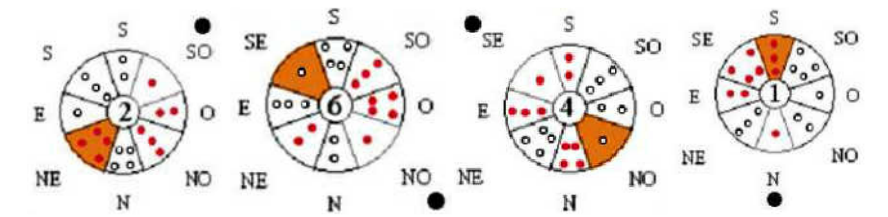

SHENG QI

FU WEI

TIAN YI